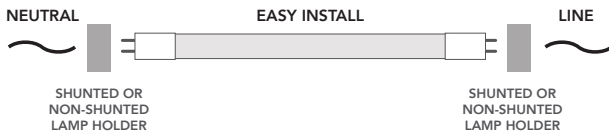

## bright & reliable

double ended power

- 9W, 12W, 15W & 43W models.
- Available in 2ft, 3ft, 4ft & 8ft lengths.
- 3500K, 4000K & 5000K color options.
- Beautiful uniform illumination from our all-glass construction.
- Patented integrated electrical safety switch for the safest possible double ended install.
- 8ft lamps is available in either single pin (FA8) or HO (R17D) style end caps.