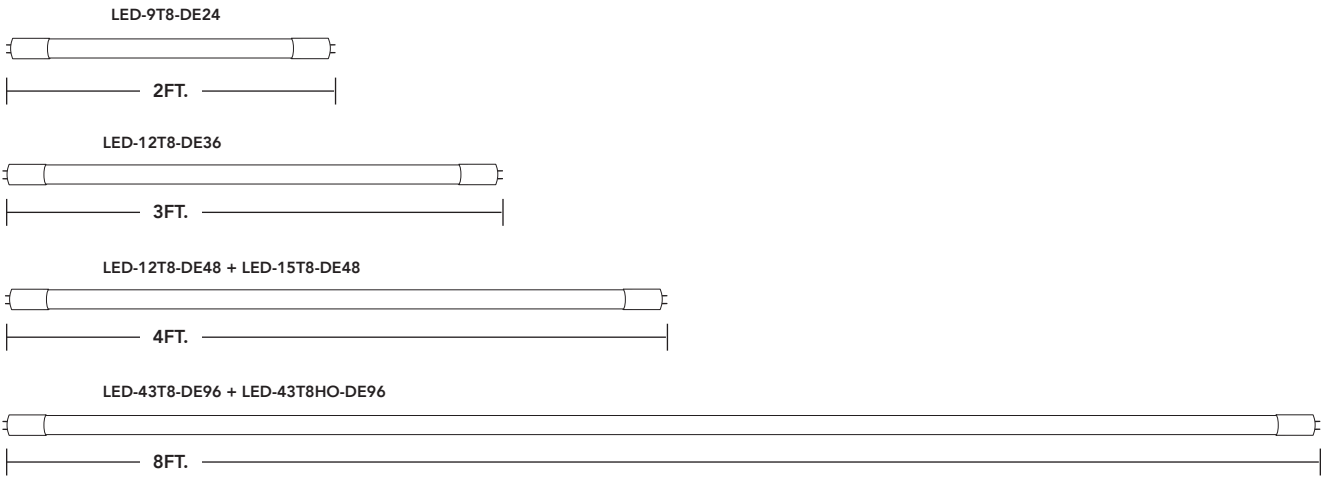

T8 RETROFITS BALLAST BYPASS - TYPE B